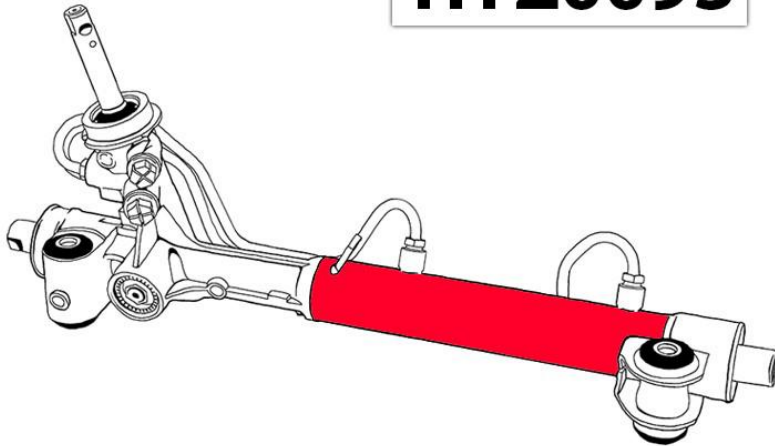

Tool for mantling and dismantling of the steering rack bearing Part No. HYZ0093

HYZ0093

Application

Ford Focus III

FITS THE FOLLOWING

Rack part number	Crossreferences	Application
ATGE41541RB	FORD AV613D070TR, AV613D070TM, 2274038, 1831753, 2052911, AV613D070RK, 1898120, AV613D070RG, AV613D070RT, 1862693, 2174540, AV613D070RM, 2037344, AV613D070RJ, HV613D070RB, 1892386, AV613D070RF, AV613D070RS, 1848541, 2107819, AV613D070RL, 1921053, AV613D070RH, HV613D070RA, 1883011, 2187622, AV613D070RR FORD 1686701, 1707829, 1730879, 1712230, 1748137, 1819737, 1794472, 1803477, 2308579, 2337297, 1772662, 1779801, 1772654, 1779793, 1784755, 1762345, 1762356, 1780045, 1784770, 1793081, 1803481, 1819751, 1831759, 1848549,	Ford C-MAX II (2010-2015)